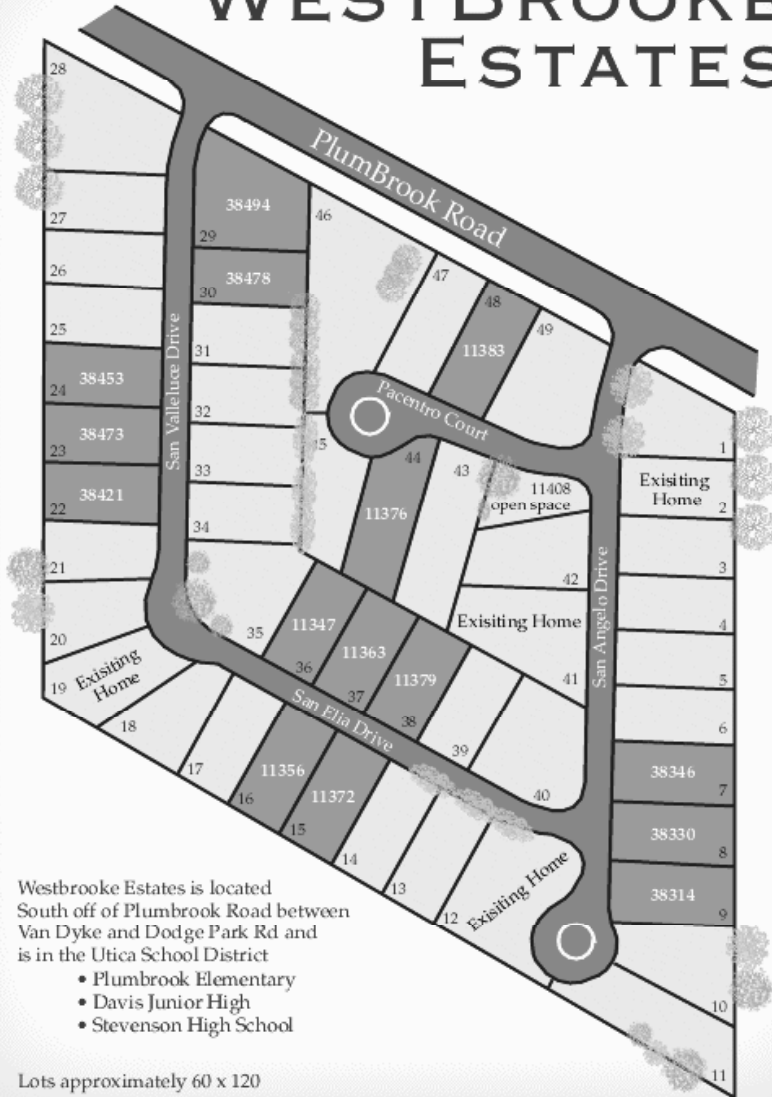

# WESTBROOKE ESTATES

Westbrooke Estates is located  
South off of Plumbrook Road between  
Van Dyke and Dodge Park Rd and  
is in the Utica School District

- Plumbrook Elementary
- Davis Junior High
- Stevenson High School

Lots approximately 60 x 120